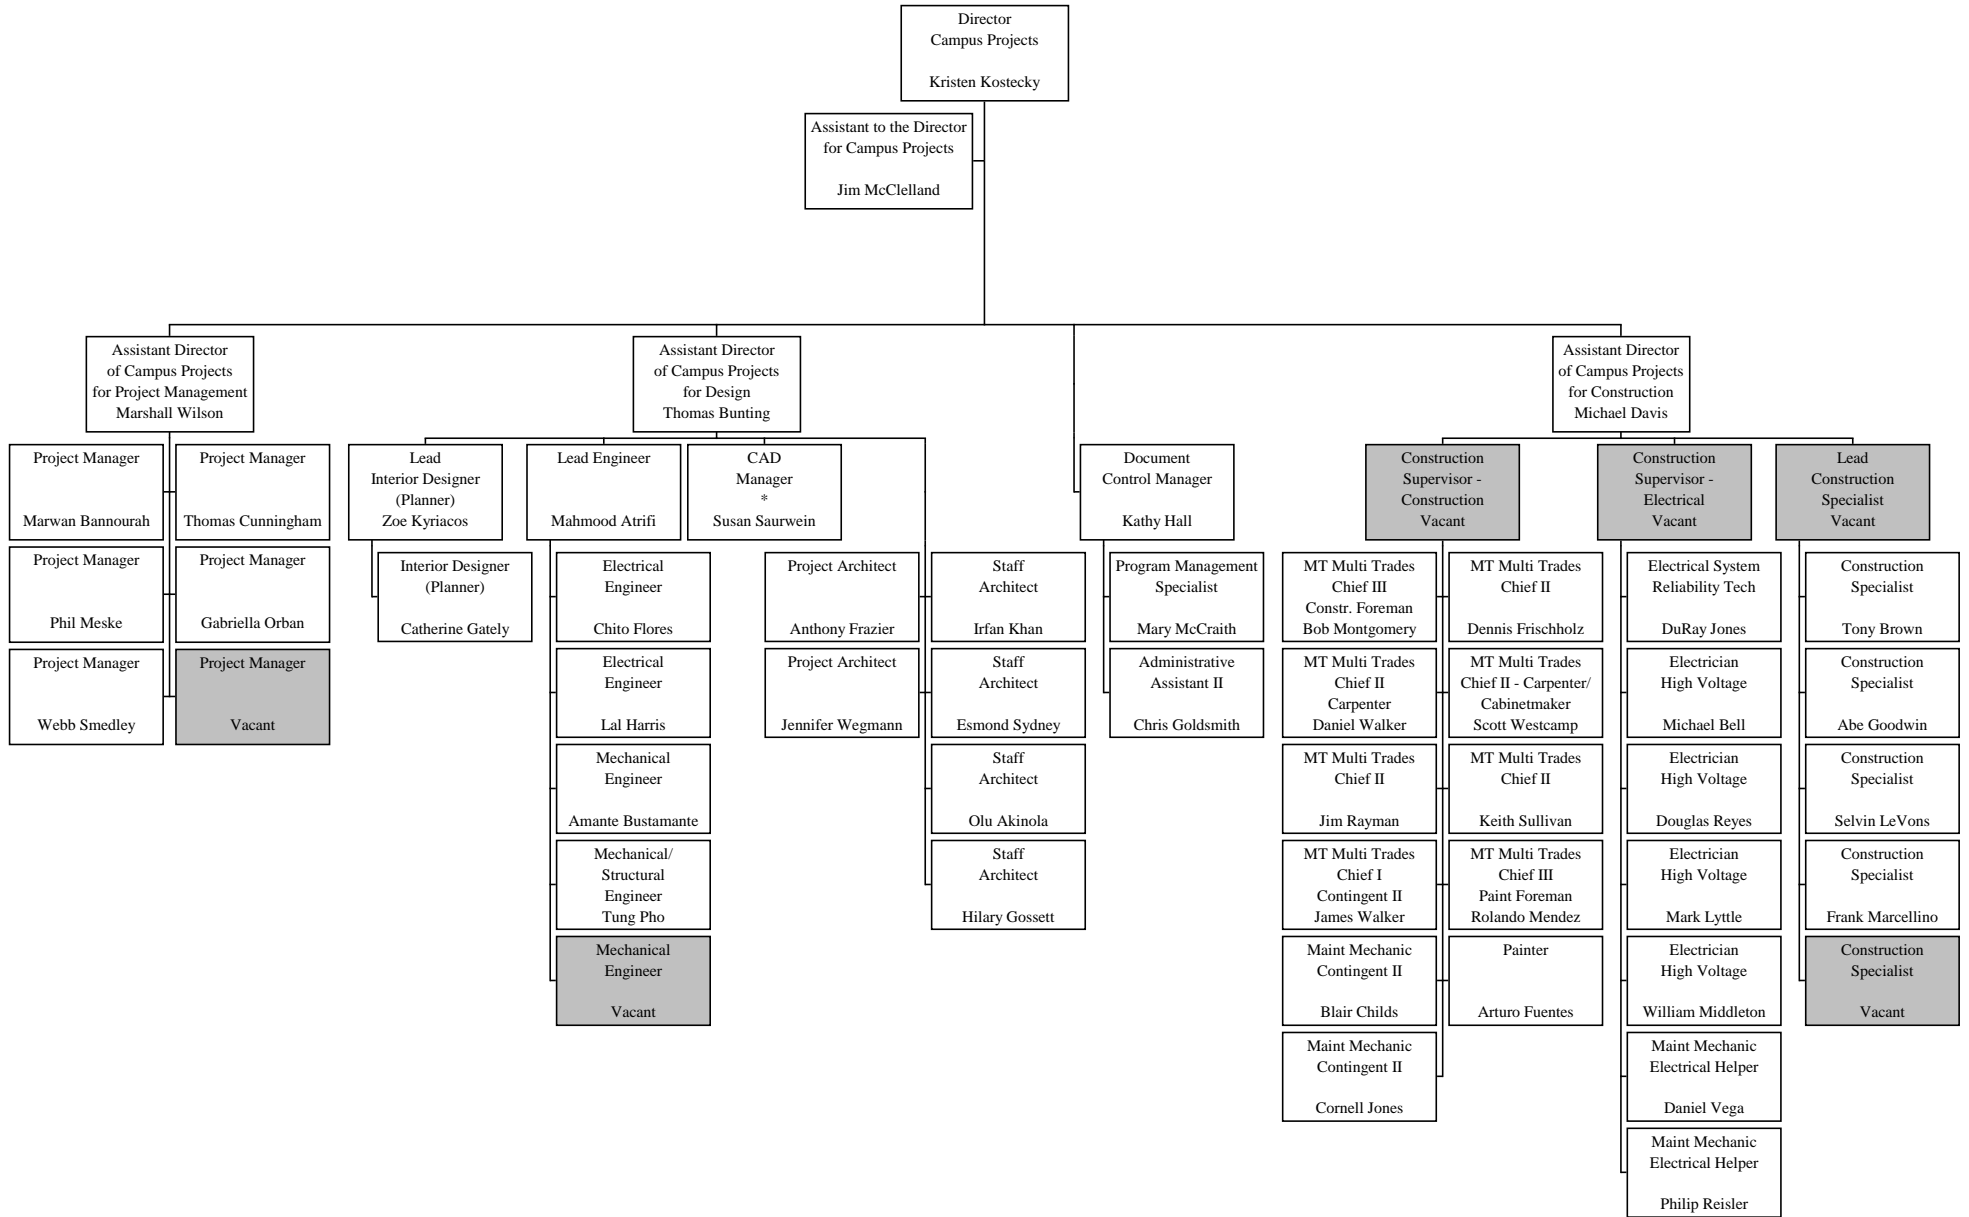

Department of Campus Projects (CAMP)

*Provides support to Facilities Planning staff.