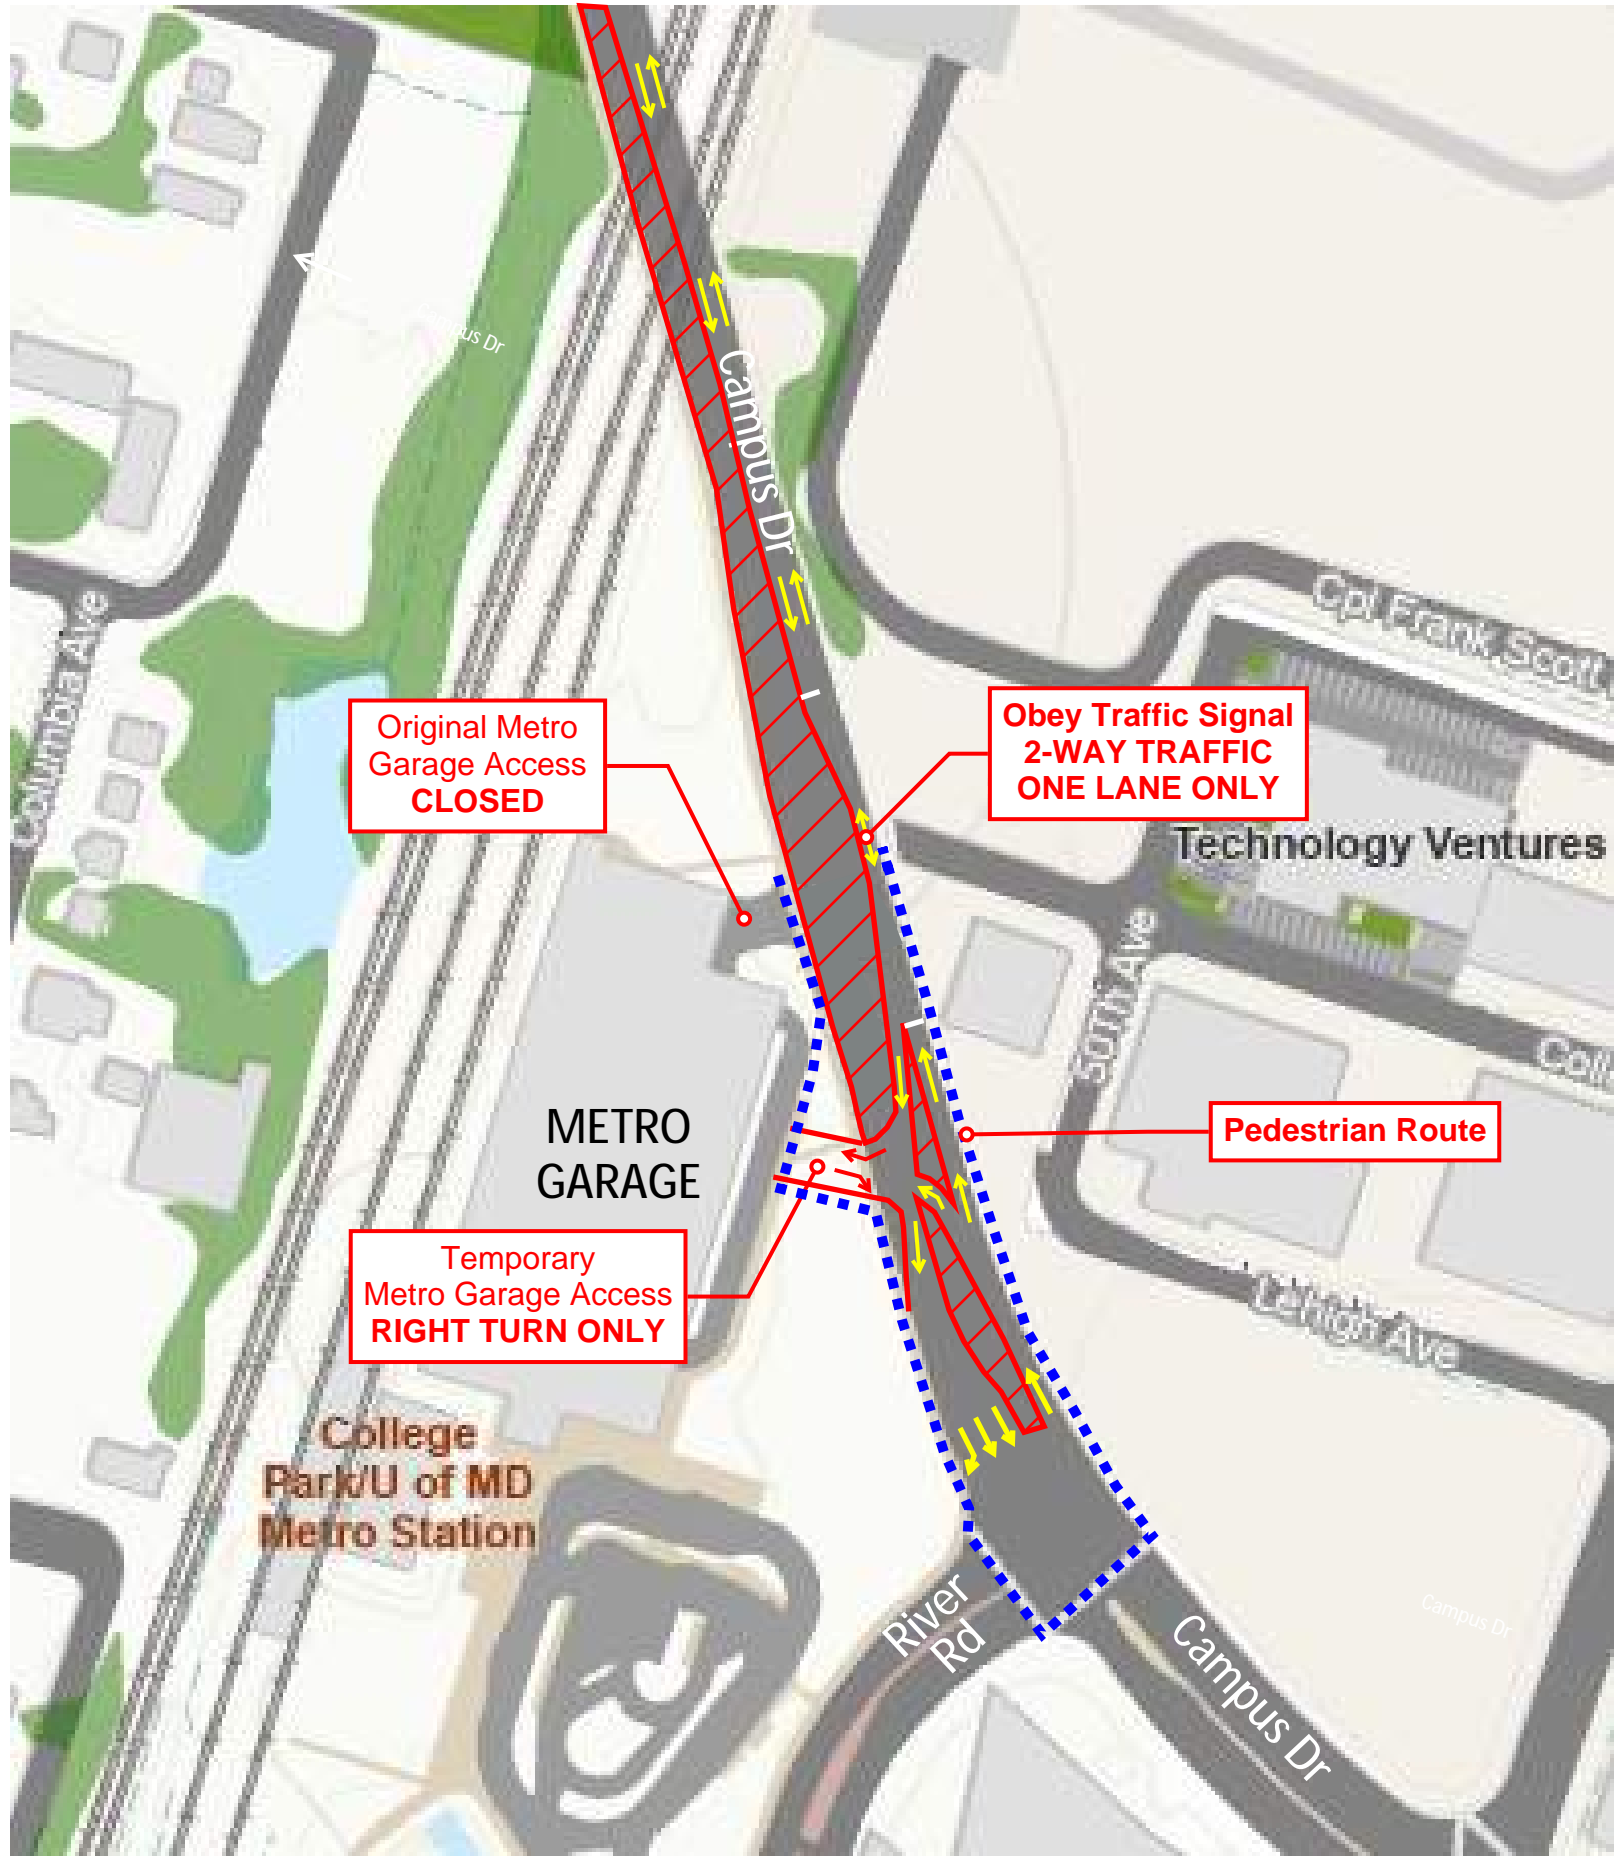

TO
CAMPUS

Original Metro
Garage Access
CLOSED

**Obey Traffic Signal
2-WAY TRAFFIC
ONE LANE ONLY**

Pedestrian Route

Temporary
Metro Garage Access
RIGHT TURN ONLY

**METRO
GARAGE**

**College
Park/U of MD
Metro Station**

River
Rd

Campus Dr

Cpl Frank Scott

Technology Ventures

Coll

South Ave

Campus Dr