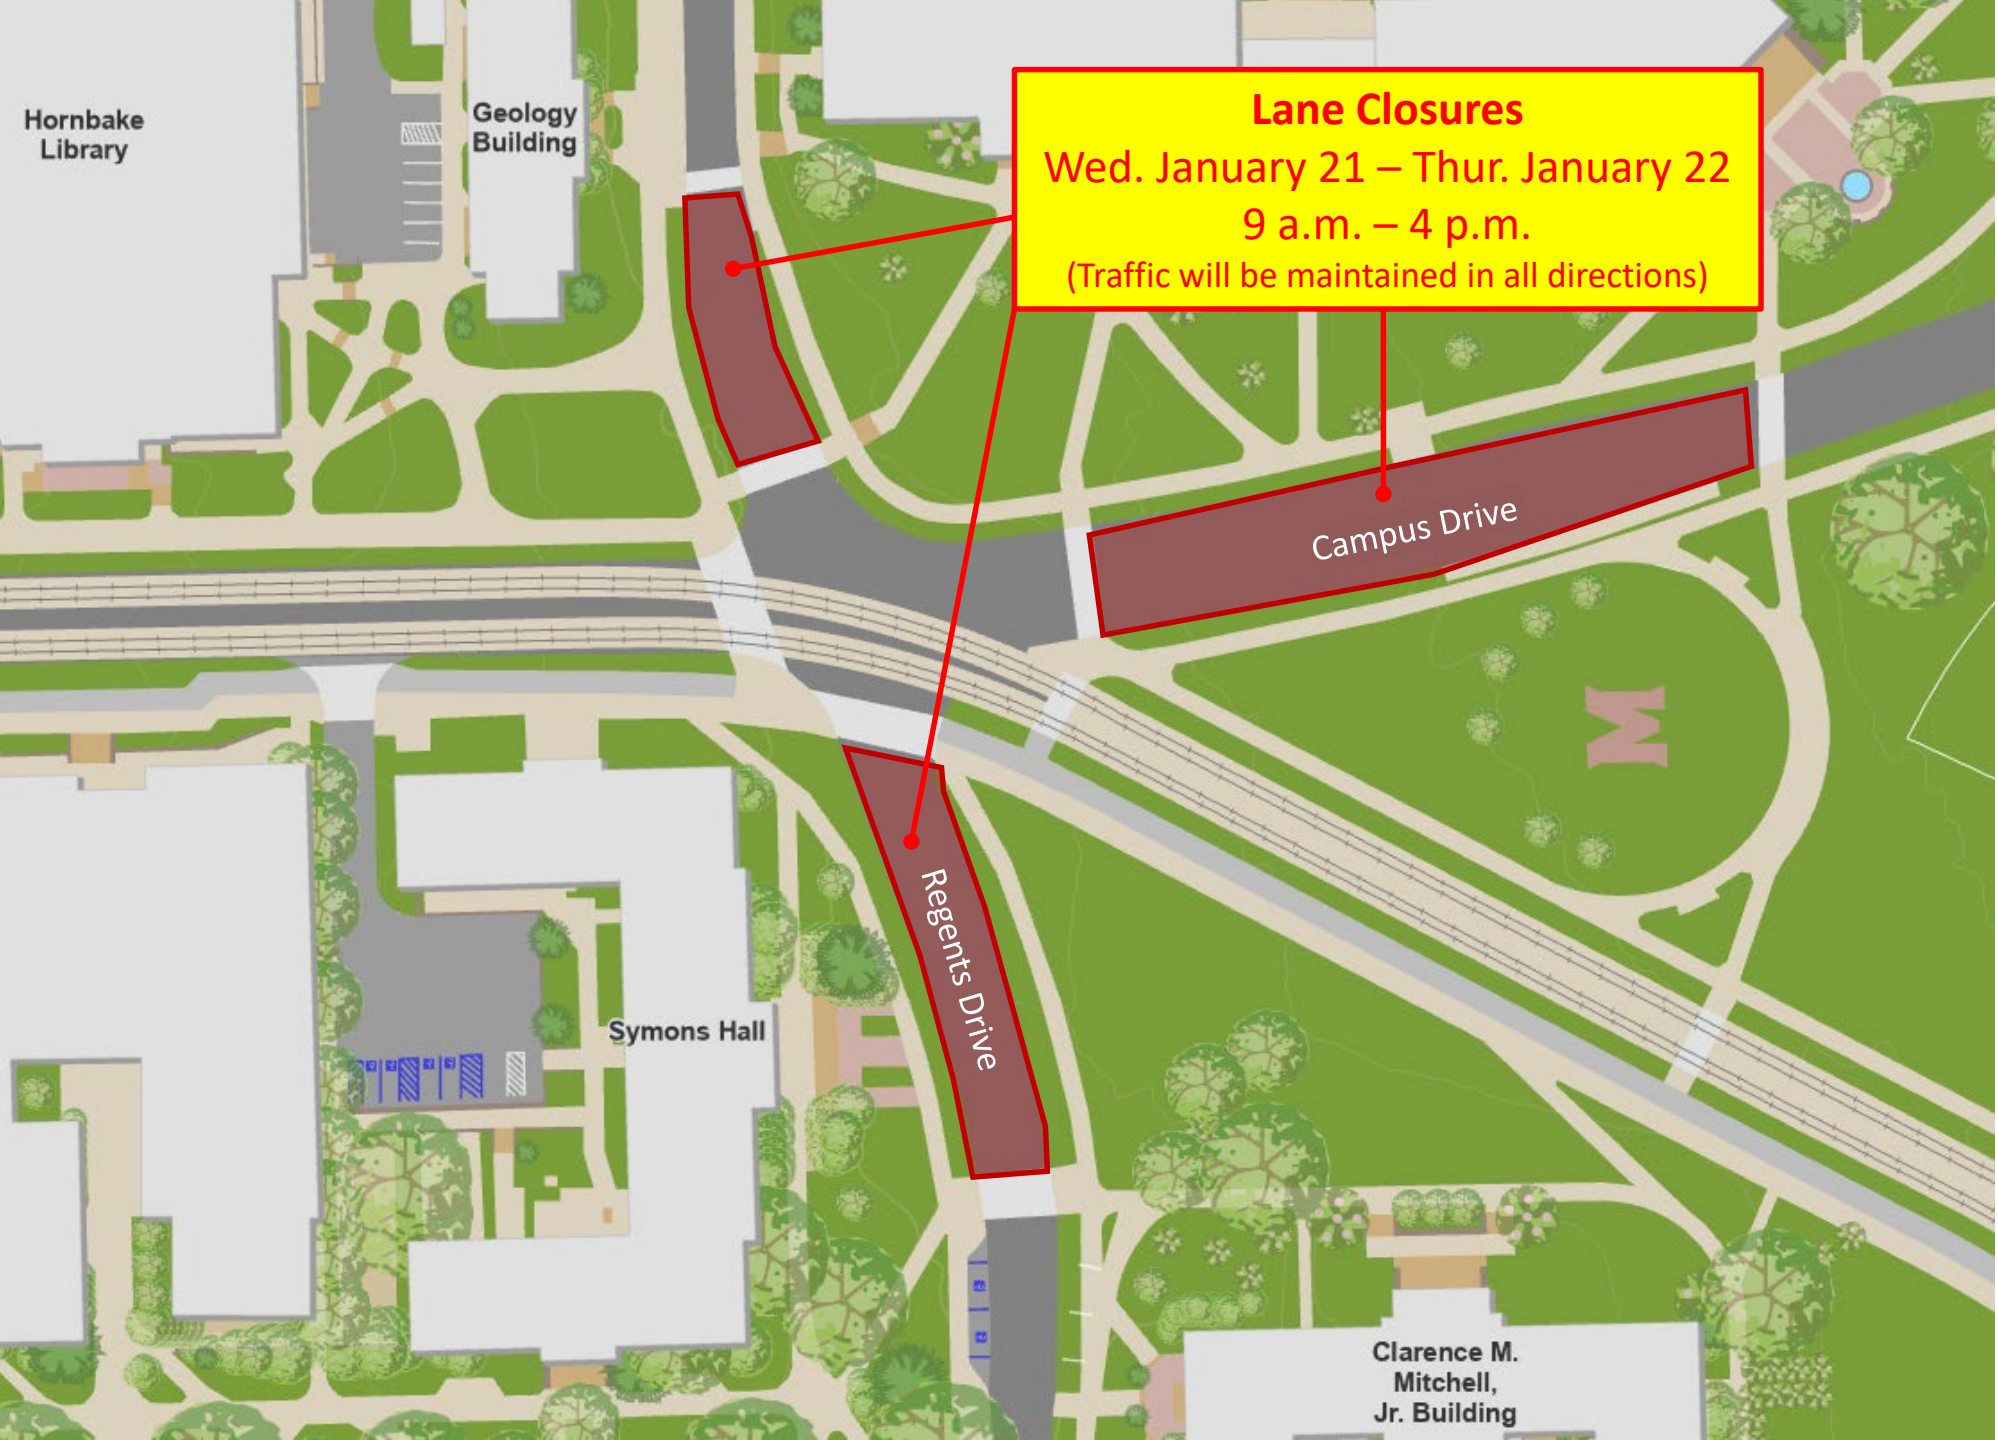

**Lane Closures**  
Wednesday, January 21  
9 a.m. – 4 p.m.  
(Flaggers will maintain traffic in all directions)

Cole Student Activities Building

Stamp Student Union

CAMPUS DR

Health Center

St. Mary's

Jimenez

ALUMNI DR

ALUMNI DR

CAMPUS DR

Hornbake  
Library

Geology  
Building

**Lane Closures**

Wed. January 21 – Thur. January 22

9 a.m. – 4 p.m.

(Traffic will be maintained in all directions)

Campus Drive

Regent's Drive

Symons Hall

Clarence M.  
Mitchell,  
Jr. Building

Hornbake  
Library

Geology  
Building

**Lane Closures**  
Friday, January 23  
9 a.m. – 4 p.m.  
(Flaggers will maintain traffic in all directions)