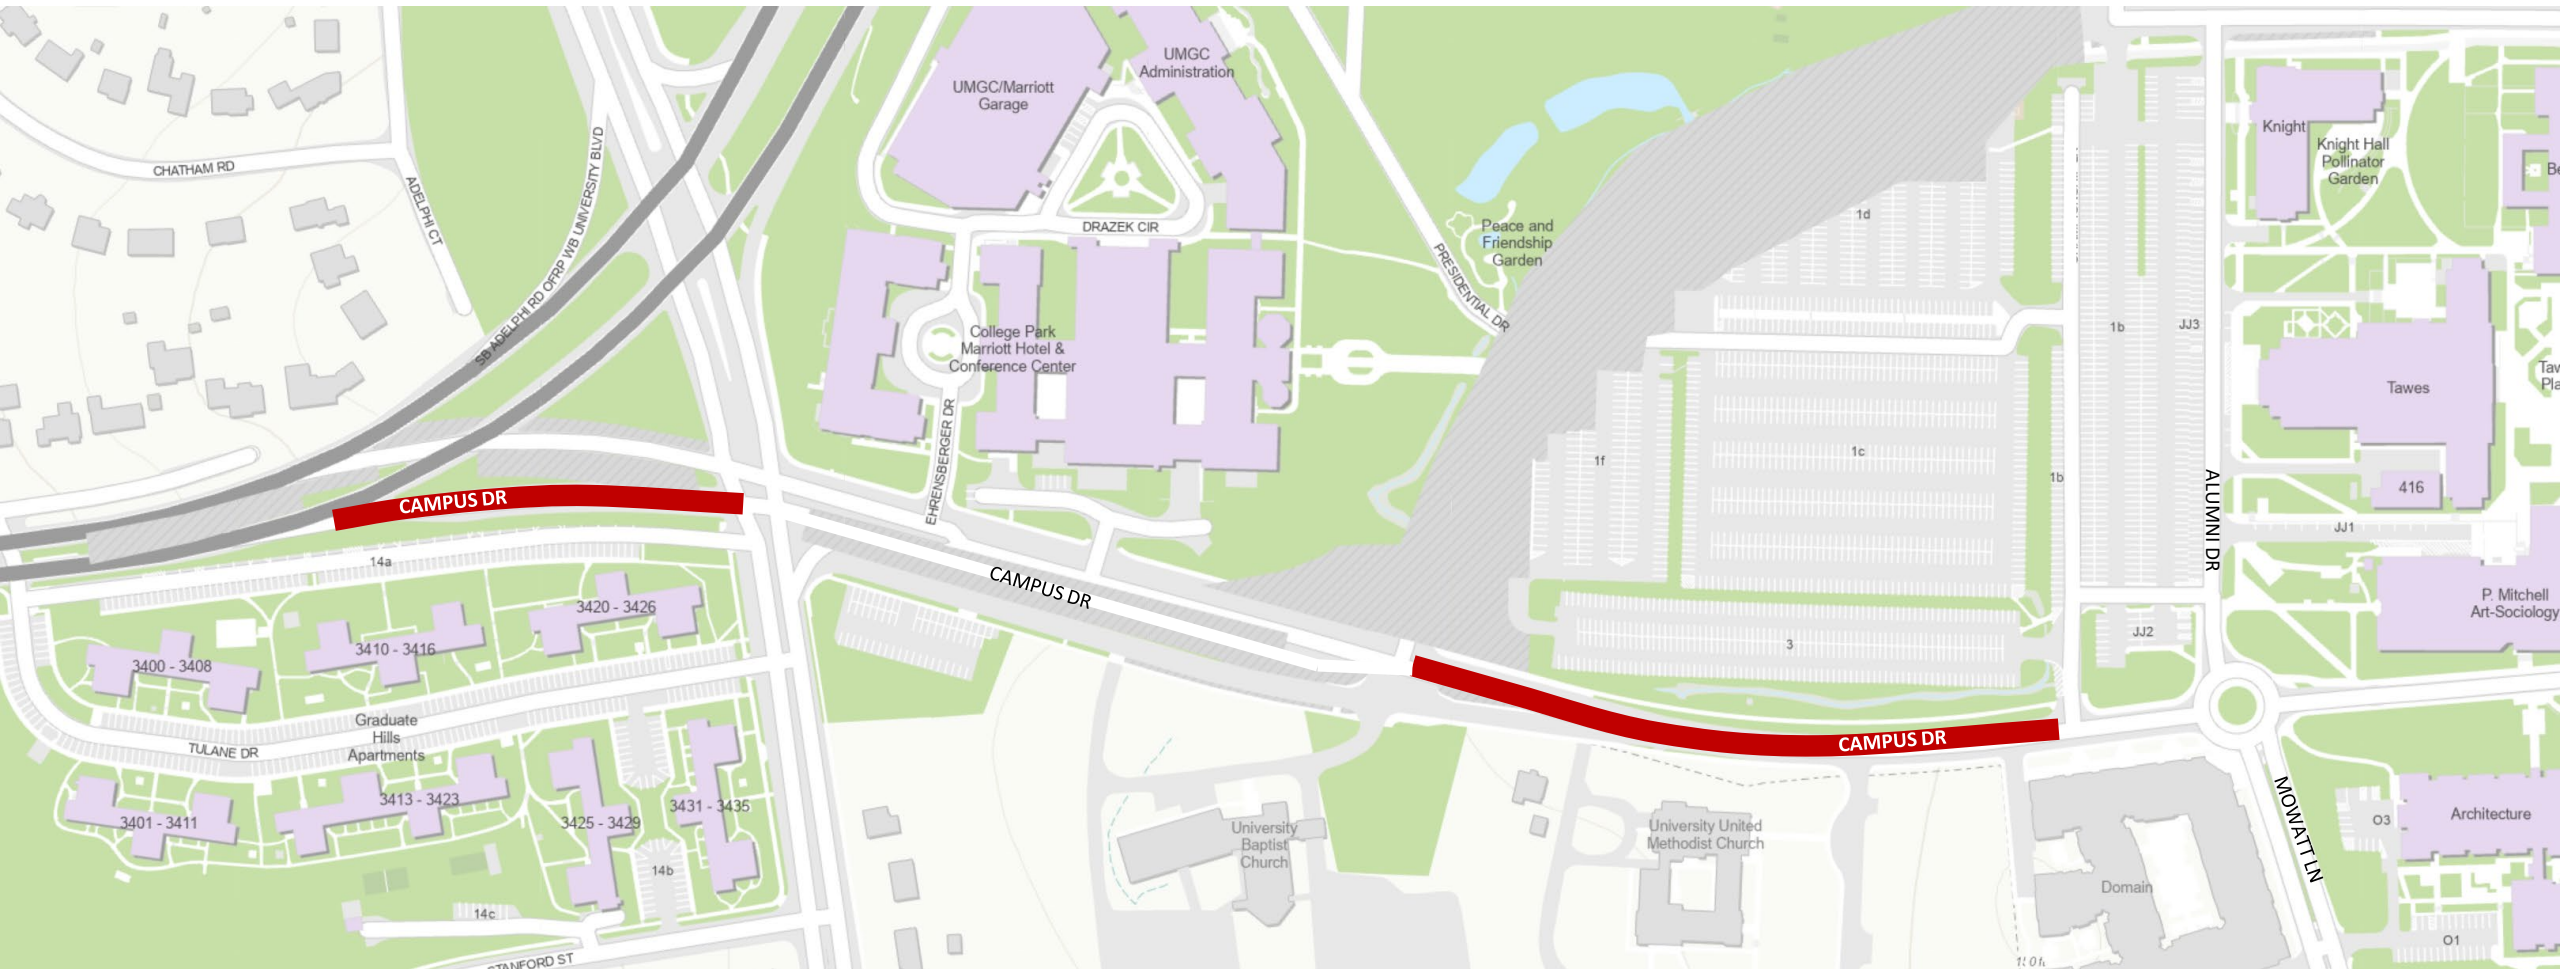

Daytime Lane Closures with Flagging 2/24/2025 – 2/28/2025

Daytime Lane Closures with Flagging
2/24/2025 – 2/28/2025