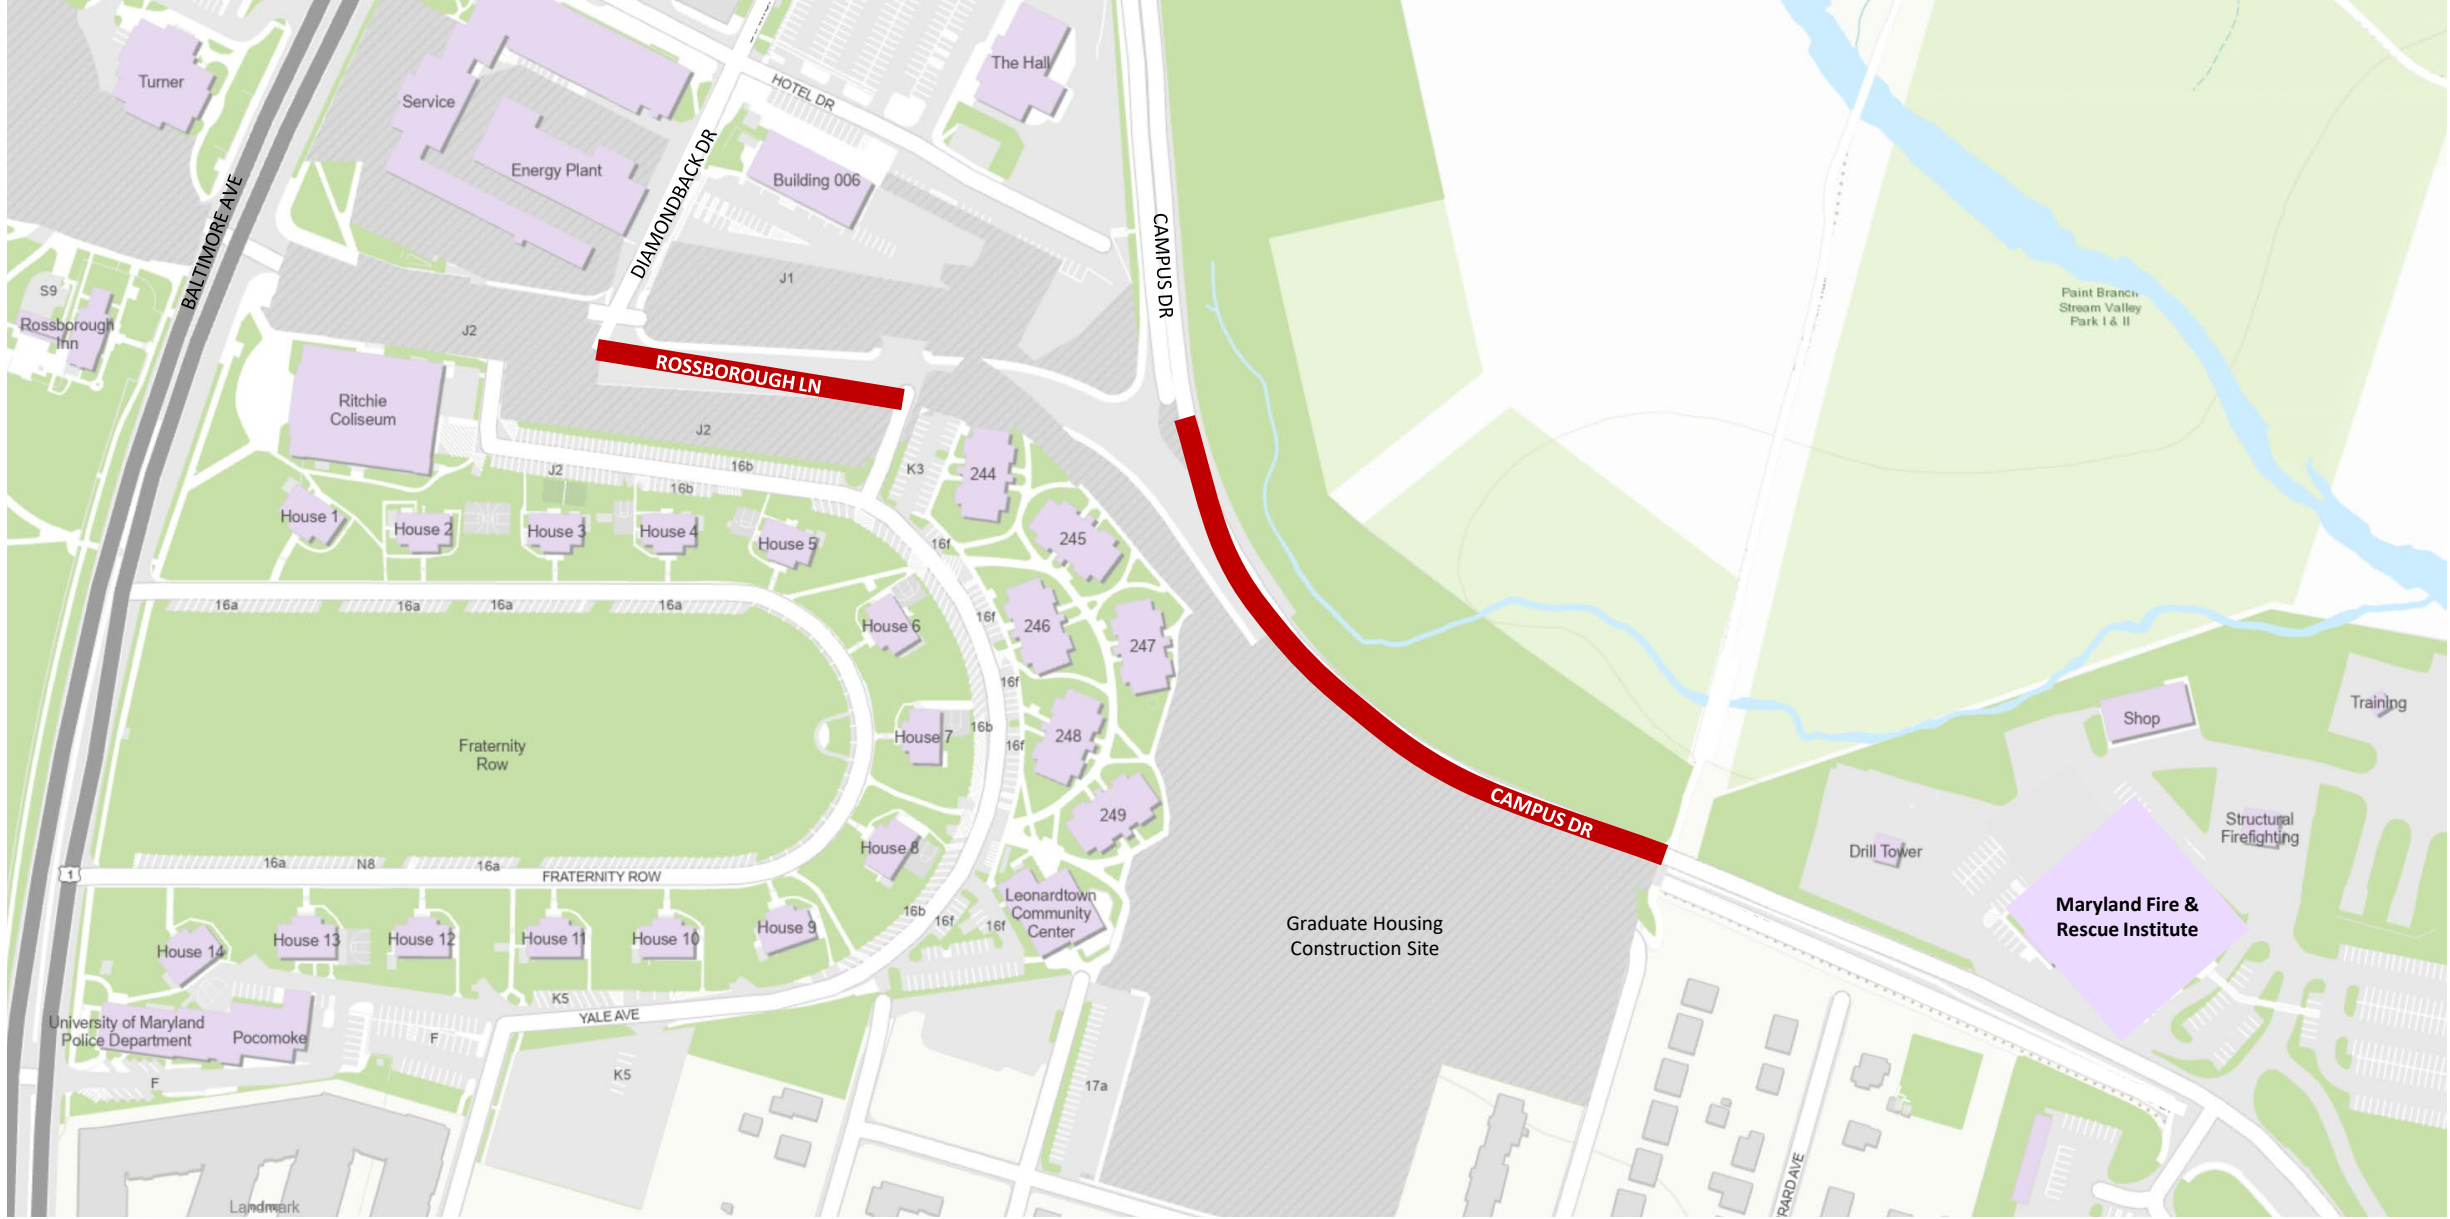

Daytime Lane Closures with Flagging 2/24/2025 – 2/28/2025

Daytime Lane Closures with Flagging
2/24/2025 – 2/28/2025