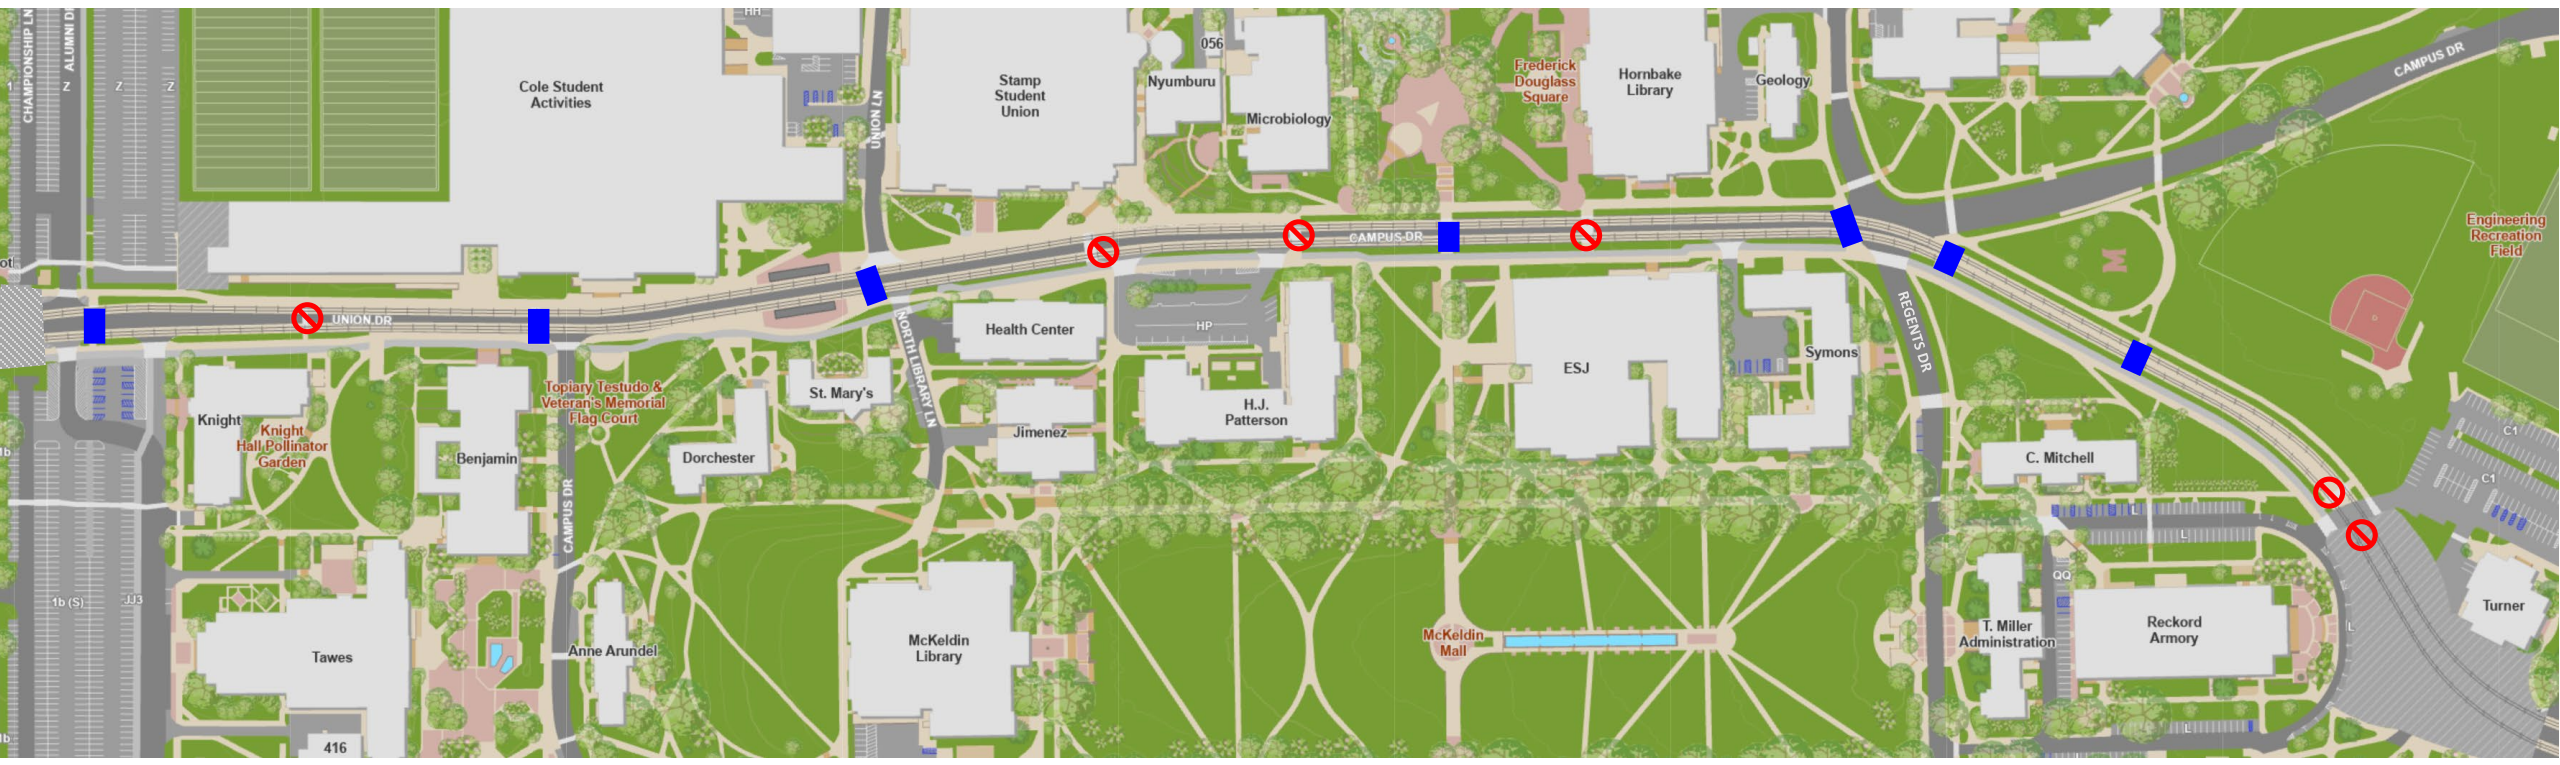

Map Key

- Periodic 15 Min. Holds 
- Periodic 15 Min. Holds 
- Road Closure 
- Vehicle Detour 

Map Key

Closed Crosswalk

Open Crosswalk

Map Key

Closed Crosswalk	
Open Crosswalk	