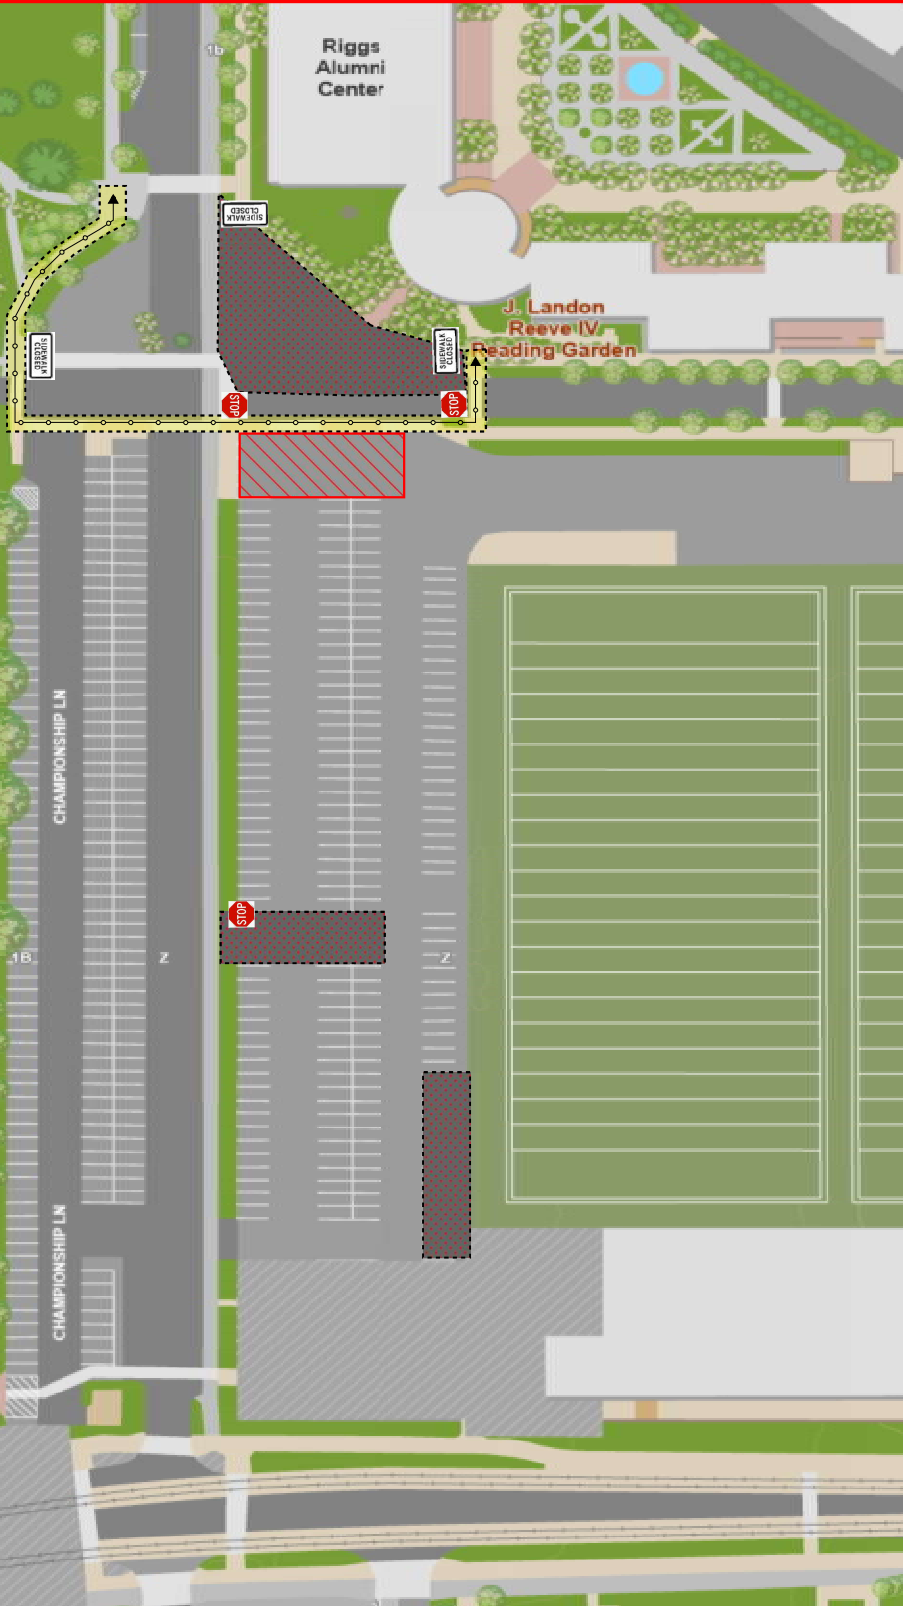

**Lot Z  
 Sitework [Phase 1/5]**

**Schedule:** 5/26/26 - 6/05/26

**Fieldhouse Dr:** Single Lane during normal hours (7am-4pm)

**New Alumni Dr / Lot Z Intersection:** Creation of temporary new entrance to Lot Z from Alumni Dr.

**Outdoor Practice JHH Field South/west Field Gate:** Limited access to be coordinated with ICA.

**Health and Human Sciences  
 Complex**